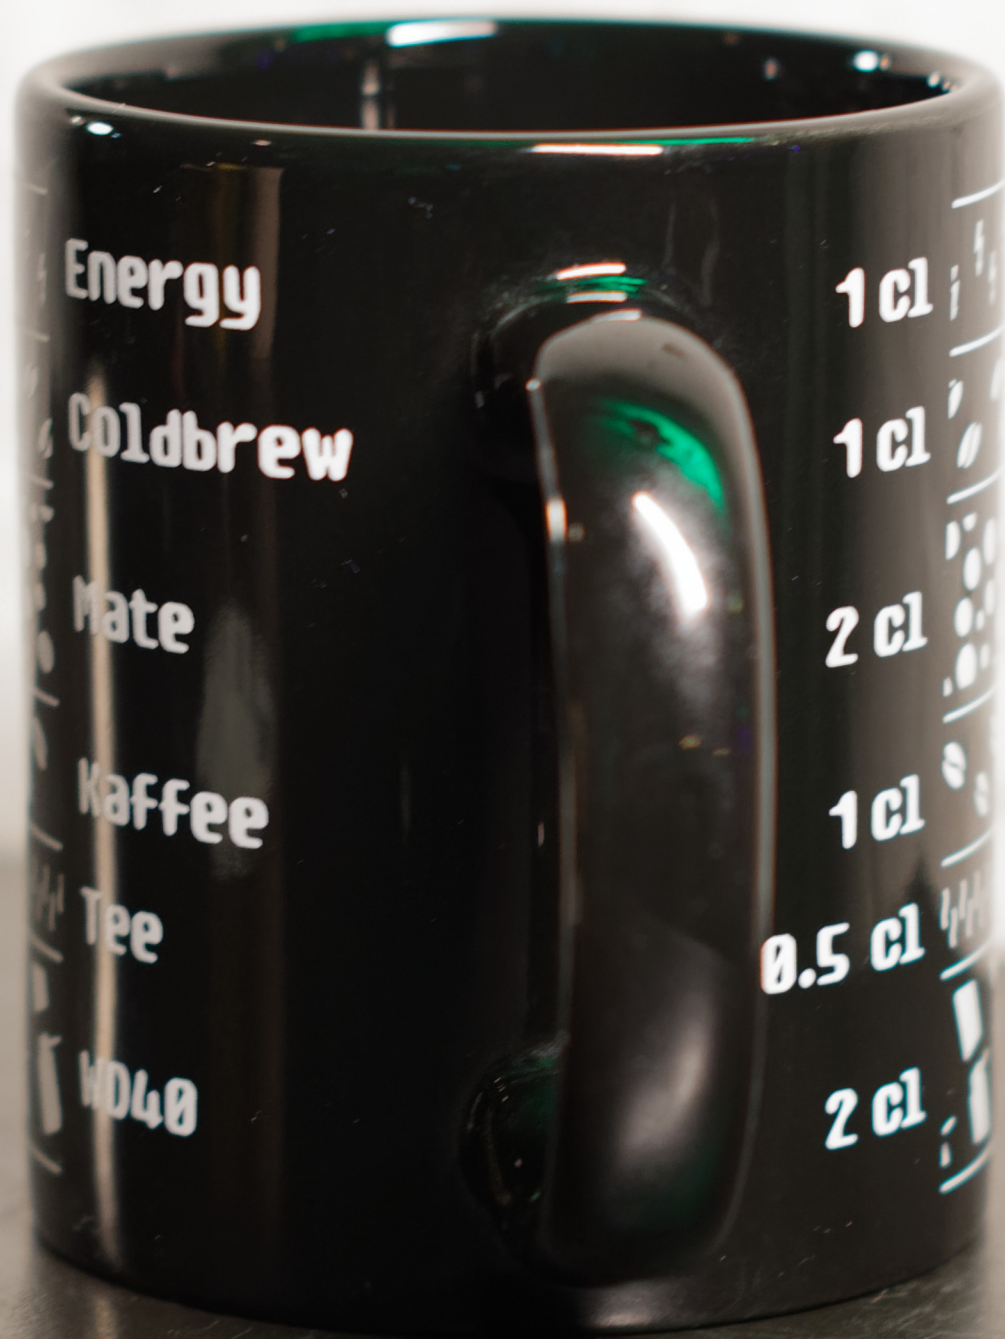

Energy

Coldbrew

Mate

Kaffee

Tee

WD40

Energy

1 cl

Coldbrew

1 cl

Mate

2 cl

Kaffee

1 cl

Tee

0.5 cl

W040

2 cl

EasterHegg'15

A close-up photograph of a silver metal key against a dark background. The key has a custom cut with a decorative, wavy pattern on the bit. The text "Easter Hegg'15" is engraved in a bold, sans-serif font on the stem of the key. The lighting highlights the metallic texture and the sharp edges of the key.